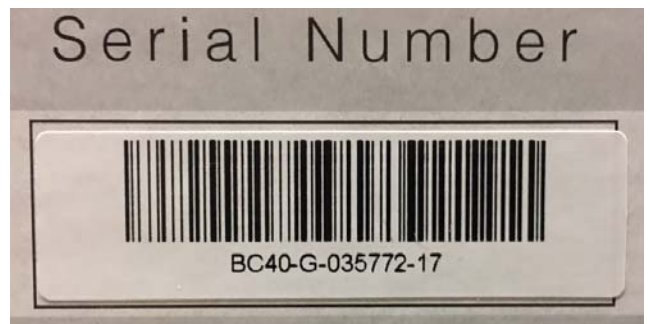

Brand Warwick Amps
Article Combo BC 40
Serial no. BC40-G-035772-17